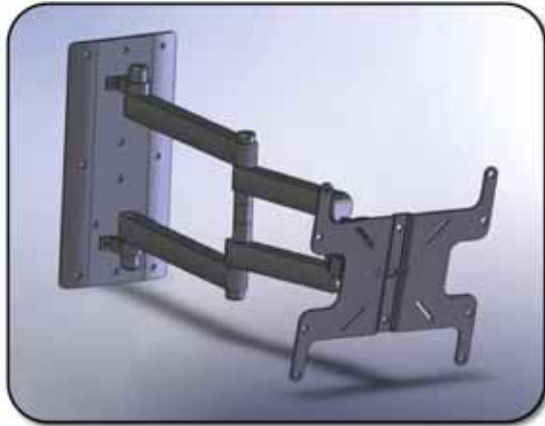

MEDIUM FLAT PANEL MOUNTS

MODEL	DESCRIPTION	LIST
MDS-2	Medium Articulating Arm 15" - 37" Applications 60 Lbs Max.	$169.00

- Fully assembled - Easy to install
- Fully articulating (depending on screen size)
- 180° portrait to landscape rotation - easy to level
- Pans 80° left or right
- Up to 45° tilt
- No buttons or knobs to adjust
- VESA compliant
- 10 year limited warranty
- Hole pattern range from 75mm x 75mm - 200mm x 200mm