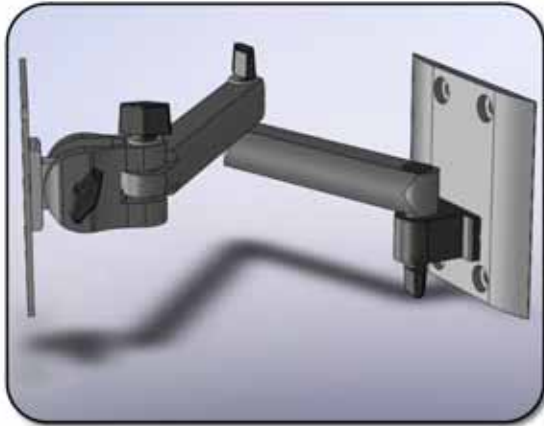

MODEL	DESCRIPTION	LIST
MFQD-2B	Medium Flush Quick Disconnect Mount 15" - 37" Applications 60 Lbs Max	\$69.00

- Low Profile Appearance
- Mounts flat panel 1" off wall (from back of TV)
- Fully assembled - Easy to install
- 180° portrait to landscape rotation - easy to level
- No buttons or knobs to adjust
- Anti-theft fasteners included
- VESA compliant
- 10 year limited warranty
- Allows for quick and easy removal of flat panel from wall
- Ultimate space saver
- Hole pattern range from 75mm x 75mm - 200mm x 200mm

SMALL FLAT PANEL MOUNTS

MODEL	DESCRIPTION	LIST
MFQD-1	Small Flush Quick Disconnect Mount 15" - 23" Applications 30 Lbs Max.	\$49.00

- Low profile appearance
- Mounts flat panel 1" off wall
- Fully assembled - easy to install
- 180° portrait to landscape rotation - easy to level
- No buttons or knobs to adjust
- Anti-theft fasteners included
- VESA compliant
- 10 year limited warranty
- Allows for quick and easy removal of flat panel from wall
- Hole pattern range 75mm x 75mm - 100mm x 100mm

MODEL	DESCRIPTION	LIST
MVWMTS	Small Tilt Wall Mount 15" - 23" Applications 30 Lbs Max.	\$89.00

- Fully assembled - Easy to install
- Tilt range up to 36° (depending on screen size)
- 180° portrait to landscape rotation - Easy to level
- No buttons or knobs to adjust
- VESA compliant, 75mm x 75mm - 100mm x 100mm hole pattern
- 10 year limited warranty
- Allows for quick and easy removal of flat panel from wall

SMALL FLAT PANEL MOUNTS

MODEL	DESCRIPTION	LIST
MSDS-1	Small Articulating Wall Mount 15" - 19" Applications 30 Lbs Max.	\$129.00

- Fully assembled - Easy to install
- Fully articulating (depending on screen size)
- 180° portrait to landscape rotation - easy to level
- Pans 80° left or right
- Up to 45° tilt
- No buttons or knobs to adjust
- VESA compliant 75mm x 75mm - 100mm x 100mm hole pattern
- 10 year limited warranty