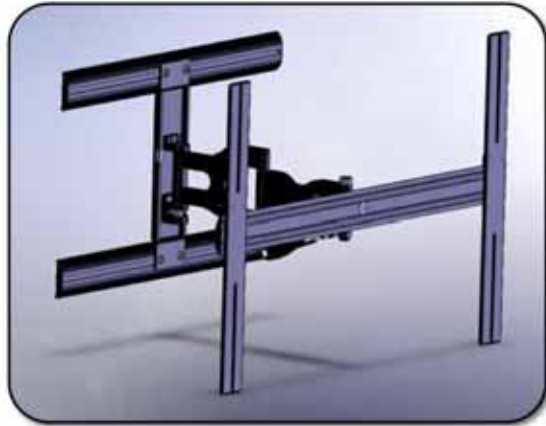

moviewv[®]
UPHOLDING A VISION.

LARGE FLAT PANEL MOUNTS

MODEL	DESCRIPTION	LIST
MVPMF	Large Flush Panel Mount 37" - 65" Applications 200 Lbs Max.	\$249.00

- Low profile appearance
- Mounts flat panel 1" off wall
- Fully assembled - Easy to install
- Lateral shift of 12" (6" left or right)
- 180° portrait to landscape rotation - easy to level
- No buttons or knobs to adjust
- VESA compliant
- 10 year warranty
- Bolts can be loosened on vertical wall track to allow for easy centering.
- Variety of fasteners and spacers included to accomodate most flat panels.
- Innovative design allows for hassel-free installation of flat panel.

MODEL	DESCRIPTION	LIST
MVPMT	Large Flush Panel Tilt Mount 37" - 65" Applications 200 Lbs. Max	\$299.00

- Fully assembled - Easy to install
- Tilt range up to 20° (depending on screen size)
- 180° portrait to landscape rotation - easy to level
- Lateral shift of 12" (6" left or right)
- No buttons or knobs to adjust
- VESA compliant
- 10 year warranty
- Bolts can be loosened on vertical wall track to allow for easy centering
- Variety of fasteners and spacers included to accomodate most flat panels

LARGE FLAT PANEL MOUNTS

MODEL	DESCRIPTION	LIST
MVLPS	Large Articulating Arm 37" - 65" Applications 200 Lbs Max	\$749.00

- Fully assembled - easy to install
- 180° portrait to landscape rotation - easy to level
- Extension range 20" from wall when fully extended
- 5" from wall in retracted position (from back of TV)
- Tilts up to 30° with aid of gas support shocks
- Pans left/right up to 90°
- 90° of horizontal shift left and right
- No buttons or knobs to adjust
- VESA compliant
- 10 year limited warranty
- Bolts can be loosened on vertical wall track to allow for easy centering
- Clip on mounting feature allows for easy installation of flat panel