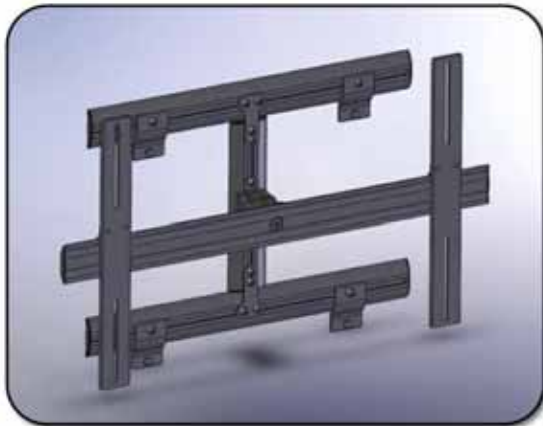

moviewv[®]
UPHOLDING A VISION.

LARGE FLAT PANEL MOUNTS

MODEL	DESCRIPTION	LIST
MVPMF	Large Flush Panel Mount 37" - 65" Applications 200 Lbs Max.	\$249.00

- Low profile appearance
- Mounts flat panel 1" off wall
- Fully assembled - Easy to install
- Lateral shift of 12" (6" left or right)
- 180° portrait to landscape rotation - easy to level
- No buttons or knobs to adjust
- VESA compliant
- 10 year warranty
- Bolts can be loosened on vertical wall track to allow for easy centering.
- Variety of fasteners and spacers included to accomodate most flat panels.
- Innovative design allows for hassel-free installation of flat panel.

MODEL	DESCRIPTION	LIST
MVPMT	Large Flush Panel Tilt Mount 37" - 65" Applications 200 Lbs. Max	\$299.00

- Fully assembled - Easy to install
- Tilt range up to 20° (depending on screen size)
- 180° portrait to landscape rotation - easy to level
- Lateral shift of 12" (6" left or right)
- No buttons or knobs to adjust
- VESA compliant
- 10 year warranty
- Bolts can be loosened on vertical wall track to allow for easy centering
- Variety of fasteners and spacers included to accomodate most flat panels

LARGE FLAT PANEL MOUNTS

MODEL	DESCRIPTION	LIST
MVLPS	Large Articulating Arm 37" - 65" Applications 200 Lbs Max	\$749.00

- Fully assembled - easy to install
- 180° portrait to landscape rotation - easy to level
- Extension range 20" from wall when fully extended
- 5" from wall in retracted position (from back of TV)
- Tilts up to 30° with aid of gas support shocks
- Pans left/right up to 90°
- 90° of horizontal shift left and right
- No buttons or knobs to adjust
- VESA compliant
- 10 year limited warranty
- Bolts can be loosened on vertical wall track to allow for easy centering
- Clip on mounting feature allows for easy installation of flat panel