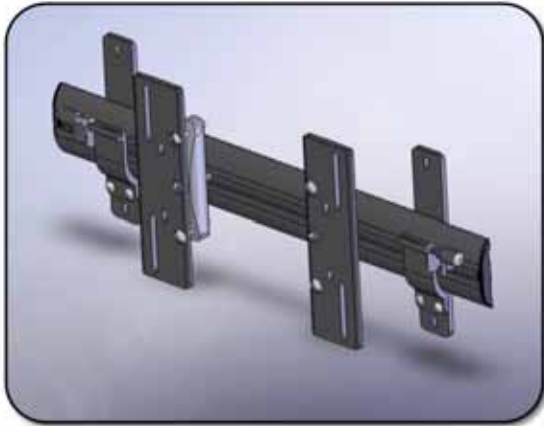

MODEL	DESCRIPTION	LIST
MVPMT	Large Flush Panel Tilt Mount 37" - 65" Applications 200 Lbs. Max	\$299.00

- Fully assembled - Easy to install
- Tilt range up to 20° (depending on screen size)
- 180° portrait to landscape rotation - easy to level
- Lateral shift of 12" (6" left or right)
- No buttons or knobs to adjust
- VESA compliant
- 10 year warranty
- Bolts can be loosened on vertical wall track to allow for easy centering
- Variety of fasteners and spacers included to accomodate most flat panels

LARGE FLAT PANEL MOUNTS

MODEL	DESCRIPTION	LIST
MVLPS	Large Articulating Arm 37" - 65" Applications 200 Lbs Max	\$749.00

- Fully assembled - easy to install
- 180° portrait to landscape rotation - easy to level
- Extension range 20" from wall when fully extended
- 5" from wall in retracted position (from back of TV)
- Tilts up to 30° with aid of gas support shocks
- Pans left/right up to 90°
- 90° of horizontal shift left and right
- No buttons or knobs to adjust
- VESA compliant
- 10 year limited warranty
- Bolts can be loosened on vertical wall track to allow for easy centering
- Clip on mounting feature allows for easy installation of flat panel

MEDIUM FLAT PANEL MOUNTS

MODEL	DESCRIPTION	LIST
MMFT	Medium Flush Fixed Tilt Panel Mount 15" - 37" Applications 80 Lbs Max.	\$149.00

- Fully assembled - Easy to install
- Tilt range up to 20° (depending on screen size)
- 180° portrait to landscape rotation - easy to level
- Lateral shift of 12" (6" left or right)
- No buttons or knobs to adjust
- VESA compliant
- 10 year warranty
- Bolts can be loosened on vertical wall track to allow for easy centering
- Variety of fasteners and spacers included to accomodate most flat panels
- Hole pattern range from 75mm x 75mm - 200mm x 200mm