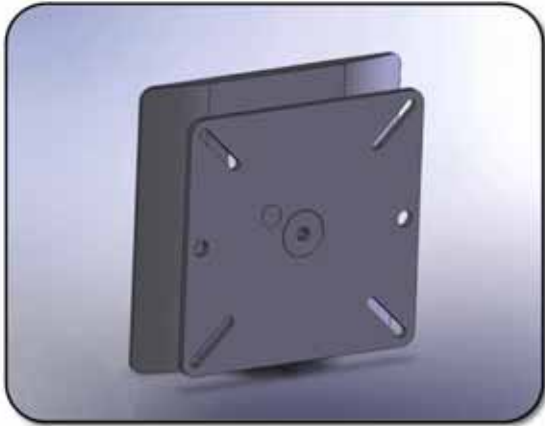

MODEL	DESCRIPTION	LIST
MFQD-2B	Medium Flush Quick Disconnect Mount 15" - 37" Applications 60 Lbs Max	\$69.00

- Low Profile Appearance
- Mounts flat panel 1" off wall (from back of TV)
- Fully assembled - Easy to install
- 180° portrait to landscape rotation - easy to level
- No buttons or knobs to adjust
- Anti-theft fasteners included
- VESA compliant
- 10 year limited warranty
- Allows for quick and easy removal of flat panel from wall
- Ultimate space saver
- Hole pattern range from 75mm x 75mm - 200mm x 200mm

MEDIUM FLAT PANEL MOUNTS

MODEL	DESCRIPTION	LIST
MDS-2	Medium Articulating Arm 15" - 37" Applications 60 Lbs Max.	\$169.00

- Fully assembled - Easy to install
- Fully articulating (depending on screen size)
- 180° portrait to landscape rotation - easy to level
- Pans 80° left or right
- Up to 45° tilt
- No buttons or knobs to adjust
- VESA compliant
- 10 year limited warranty
- Hole pattern range from 75mm x 75mm - 200mm x 200mm

SMALL FLAT PANEL MOUNTS

MODEL	DESCRIPTION	LIST
MFQD-1	Small Flush Quick Disconnect Mount 15" - 23" Applications 30 Lbs Max.	\$49.00

- Low profile appearance
- Mounts flat panel 1" off wall
- Fully assembled - easy to install
- 180° portrait to landscape rotation - easy to level
- No buttons or knobs to adjust
- Anti-theft fasteners included
- VESA compliant
- 10 year limited warranty
- Allows for quick and easy removal of flat panel from wall
- Hole pattern range 75mm x 75mm - 100mm x 100mm

MODEL	DESCRIPTION	LIST
MVWMTS	Small Tilt Wall Mount 15" - 23" Applications 30 Lbs Max.	\$89.00

- Fully assembled - Easy to install
- Tilt range up to 36° (depending on screen size)
- 180° portrait to landscape rotation - Easy to level
- No buttons or knobs to adjust
- VESA compliant, 75mm x 75mm - 100mm x 100mm hole pattern
- 10 year limited warranty
- Allows for quick and easy removal of flat panel from wall