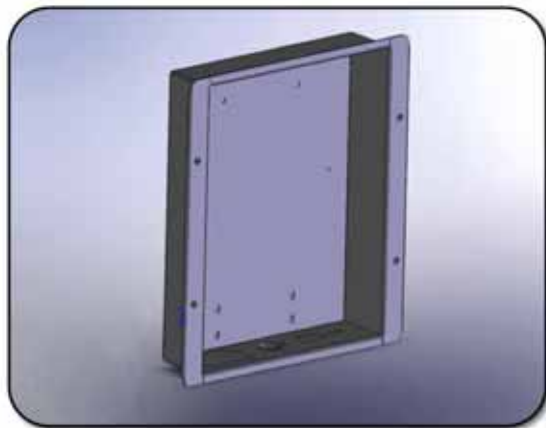

- Stud centered installations enclosure.
- Designed for the MVLPS Articulating Mount
- No buttons or knobs to adjust
- VESA compliant
- 10 year warranty