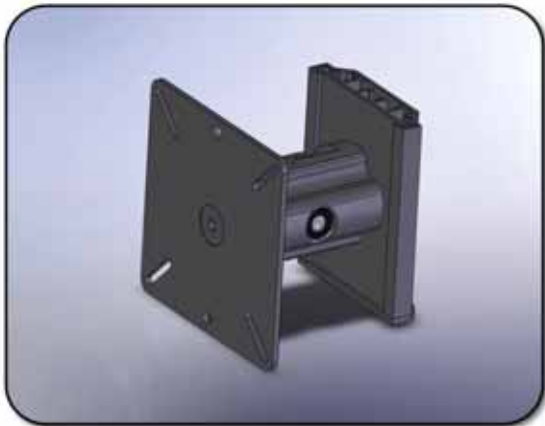

MODEL	DESCRIPTION	LIST
MFQD-2B	Medium Flush Quick Disconnect Mount 15" - 37" Applications 60 Lbs Max	\$69.00

- Low Profile Appearance
- Mounts flat panel 1" off wall (from back of TV)
- Fully assembled - Easy to install
- 180° portrait to landscape rotation - easy to level
- No buttons or knobs to adjust
- Anti-theft fasteners included
- VESA compliant
- 10 year limited warranty
- Allows for quick and easy removal of flat panel from wall
- Ultimate space saver
- Hole pattern range from 75mm x 75mm - 200mm x 200mm

MEDIUM FLAT PANEL MOUNTS

MODEL	DESCRIPTION	LIST
MDS-2	Medium Articulating Arm 15" - 37" Applications 60 Lbs Max.	\$169.00

- Fully assembled - Easy to install
- Fully articulating (depending on screen size)
- 180° portrait to landscape rotation - easy to level
- Pans 80° left or right
- Up to 45° tilt
- No buttons or knobs to adjust
- VESA compliant
- 10 year limited warranty
- Hole pattern range from 75mm x 75mm - 200mm x 200mm

SMALL FLAT PANEL MOUNTS

MODEL	DESCRIPTION	LIST
MFQD-1	Small Flush Quick Disconnect Mount 15" - 23" Applications 30 Lbs Max.	\$49.00

- Low profile appearance
- Mounts flat panel 1" off wall
- Fully assembled - easy to install
- 180° portrait to landscape rotation - easy to level
- No buttons or knobs to adjust
- Anti-theft fasteners included
- VESA compliant
- 10 year limited warranty
- Allows for quick and easy removal of flat panel from wall
- Hole pattern range 75mm x 75mm - 100mm x 100mm

MODEL	DESCRIPTION	LIST
MVWMTS	Small Tilt Wall Mount 15" - 23" Applications 30 Lbs Max.	\$89.00

- Fully assembled - Easy to install
- Tilt range up to 36° (depending on screen size)
- 180° portrait to landscape rotation - Easy to level
- No buttons or knobs to adjust
- VESA compliant, 75mm x 75mm - 100mm x 100mm hole pattern
- 10 year limited warranty
- Allows for quick and easy removal of flat panel from wall