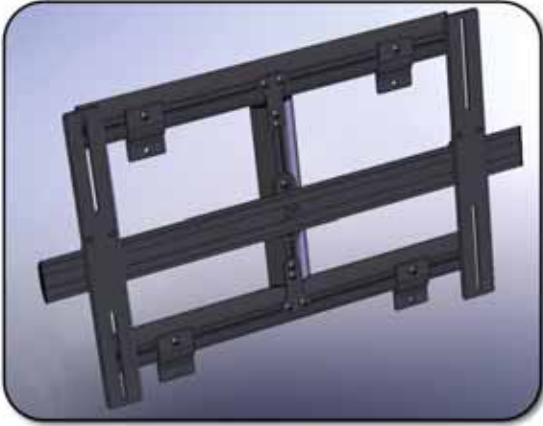

moviewv[®]
UPHOLDING A VISION.

LARGE FLAT PANEL MOUNTS

MODEL	DESCRIPTION	LIST
MVPMF	Large Flush Panel Mount 37" - 65" Applications 200 Lbs Max.	\$249.00

- Low profile appearance
- Mounts flat panel 1" off wall
- Fully assembled - Easy to install
- Lateral shift of 12" (6" left or right)
- 180° portrait to landscape rotation - easy to level
- No buttons or knobs to adjust
- VESA compliant
- 10 year warranty
- Bolts can be loosened on vertical wall track to allow for easy centering.
- Variety of fasteners and spacers included to accomodate most flat panels.
- Innovative design allows for hassel-free installation of flat panel.

MODEL	DESCRIPTION	LIST
MVPMT	Large Flush Panel Tilt Mount 37" - 65" Applications 200 Lbs. Max	\$299.00

- Fully assembled - Easy to install
- Tilt range up to 20° (depending on screen size)
- 180° portrait to landscape rotation - easy to level
- Lateral shift of 12" (6" left or right)
- No buttons or knobs to adjust
- VESA compliant
- 10 year warranty
- Bolts can be loosened on vertical wall track to allow for easy centering
- Variety of fasteners and spacers included to accomodate most flat panels

LARGE FLAT PANEL MOUNTS

MODEL	DESCRIPTION	LIST
MVLPS	Large Articulating Arm 37" - 65" Applications 200 Lbs Max	\$749.00

- Fully assembled - easy to install
- 180° portrait to landscape rotation - easy to level
- Extension range 20" from wall when fully extended
- 5" from wall in retracted position (from back of TV)
- Tilts up to 30° with aid of gas support shocks
- Pans left/right up to 90°
- 90° of horizontal shift left and right
- No buttons or knobs to adjust
- VESA compliant
- 10 year limited warranty
- Bolts can be loosened on vertical wall track to allow for easy centering
- Clip on mounting feature allows for easy installation of flat panel