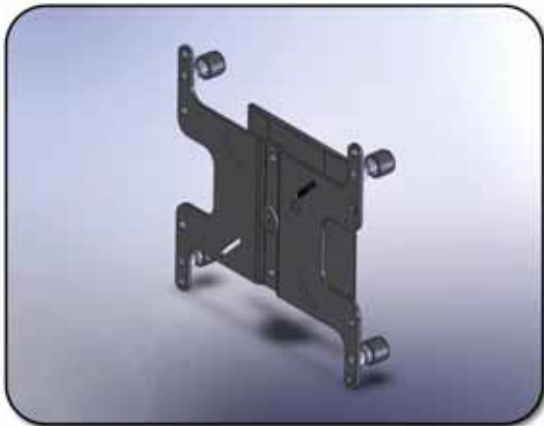

LARGE FLAT PANEL MOUNTS

MODEL	DESCRIPTION	LIST
MVLPS	Large Articulating Arm 37" - 65" Applications 200 Lbs Max	\$749.00

- Fully assembled - easy to install
- 180° portrait to landscape rotation - easy to level
- Extension range 20" from wall when fully extended
- 5" from wall in retracted position (from back of TV)
- Tilts up to 30° with aid of gas support shocks
- Pans left/right up to 90°
- 90° of horizontal shift left and right
- No buttons or knobs to adjust
- VESA compliant
- 10 year limited warranty
- Bolts can be loosened on vertical wall track to allow for easy centering
- Clip on mounting feature allows for easy installation of flat panel

MODEL	DESCRIPTION	LIST
WALL BOX	Recessed Large Mount Wall Enclosure	\$299.00

- Stud centered installations enclosure.
- Designed for the MVLPS Articulating Mount
- No buttons or knobs to adjust
- VESA compliant
- 10 year warranty

MEDIUM FLAT PANEL MOUNTS

MODEL	DESCRIPTION	LIST
MMFT	Medium Flush Fixed Tilt Panel Mount 15" - 37" Applications 80 Lbs Max.	\$149.00

- Fully assembled - Easy to install
- Tilt range up to 20° (depending on screen size)
- 180° portrait to landscape rotation - easy to level
- Lateral shift of 12" (6" left or right)
- No buttons or knobs to adjust
- VESA compliant
- 10 year warranty
- Bolts can be loosened on vertical wall track to allow for easy centering
- Variety of fasteners and spacers included to accomodate most flat panels
- Hole pattern range from 75mm x 75mm - 200mm x 200mm

MODEL	DESCRIPTION	LIST
MFQD-2B	Medium Flush Quick Disconnect Mount 15" - 37" Applications 60 Lbs Max	\$69.00

- Low Profile Appearance
- Mounts flat panel 1" off wall (from back of TV)
- Fully assembled - Easy to install
- 180° portrait to landscape rotation - easy to level
- No buttons or knobs to adjust
- Anti-theft fasteners included
- VESA compliant
- 10 year limited warranty
- Allows for quick and easy removal of flat panel from wall
- Ultimate space saver
- Hole pattern range from 75mm x 75mm - 200mm x 200mm